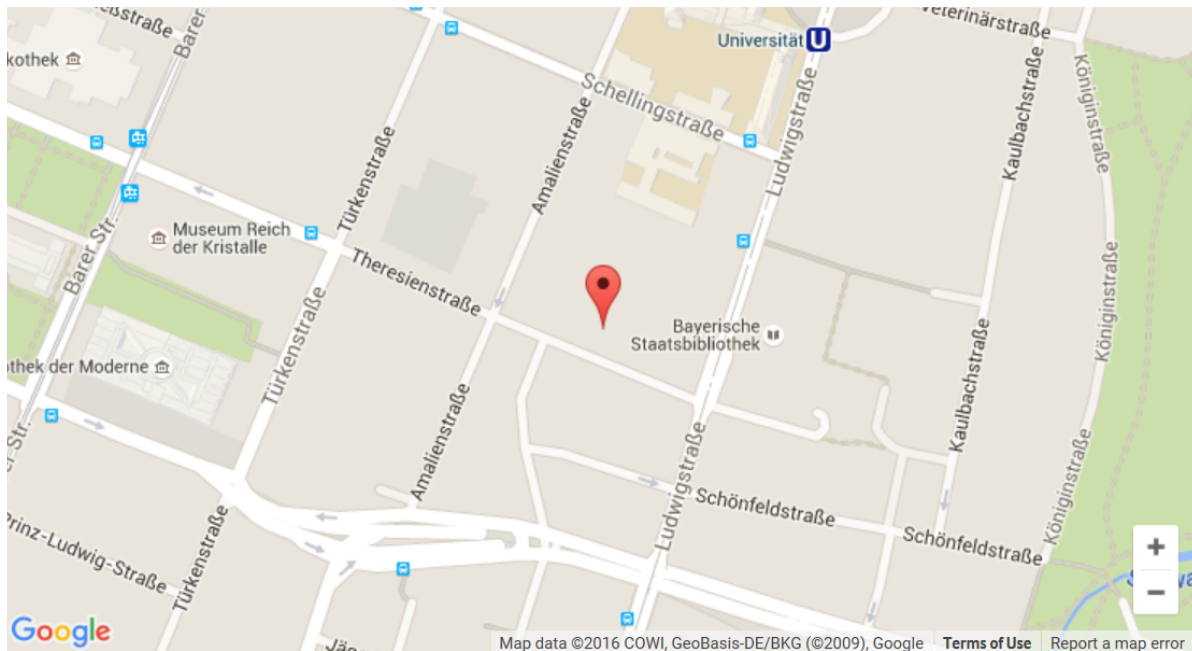

Directions to Allianz Capital Partners Munich

Address and Contact

Allianz Capital Partners GmbH
Theresienstrasse 6-8 (5th Floor)
Visitor entrance: Theresienstrasse 4
80333 Munich

By Car

Visitor Parking
Entry via Amalienstrasse (next to building #34)

By Public Transportation

Nearby stations:
Odeonsplatz (Lines U3/U6/U4/U5)
Universität (Lines U3/U6)