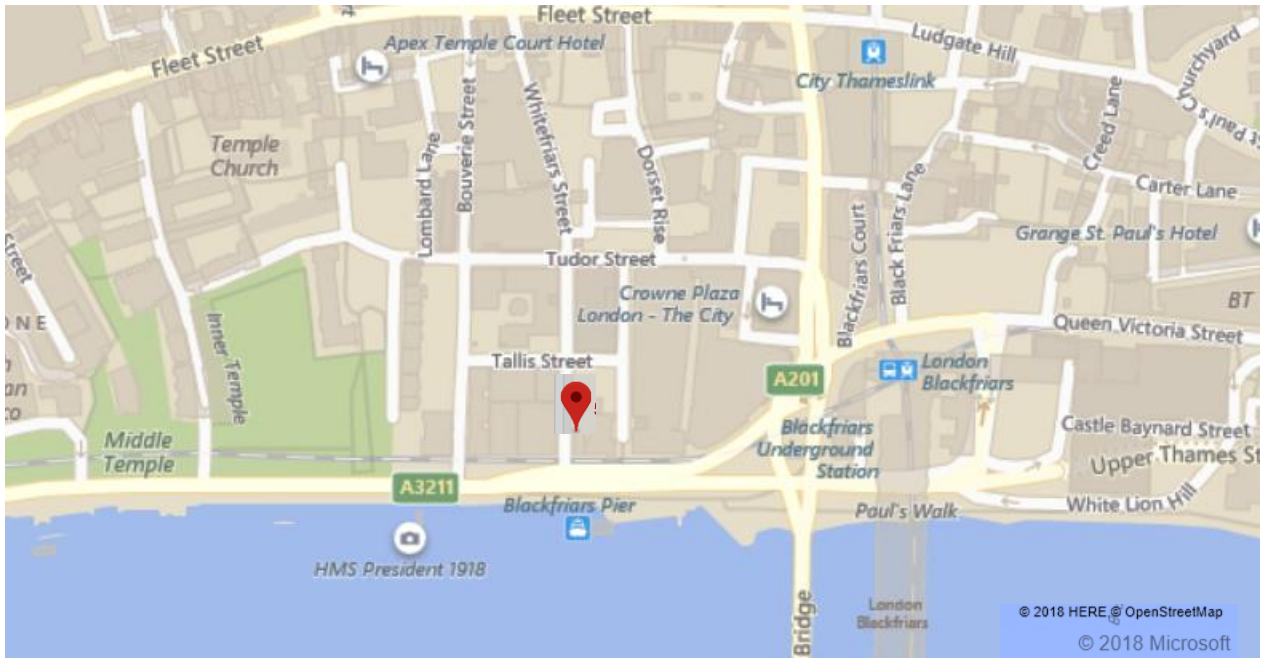

Directions to Allianz Capital Partners London

Address and Contact

Allianz Capital Partners GmbH
Sion Hall
56 Victoria Embankment
London EC4Y 0DZ

By Car

No dedicated visitor parking at Sion Hall. Nearby car parks:

- Snowhill NCP – near City Thameslink (8 minute walk)
- Smithfield Central Market NCP – btw. City Thameslink & Barbican (11 minute walk)
- For further information please see [NPC's website](#).

By Public Transportation

Nearby Underground stations:

- Blackfriars Underground Station (3 minute walk)
- Temple Tube Station (6 minute walk)

Nearby Railway Stations:

- Blackfriars Railway Station (3 minute walk)